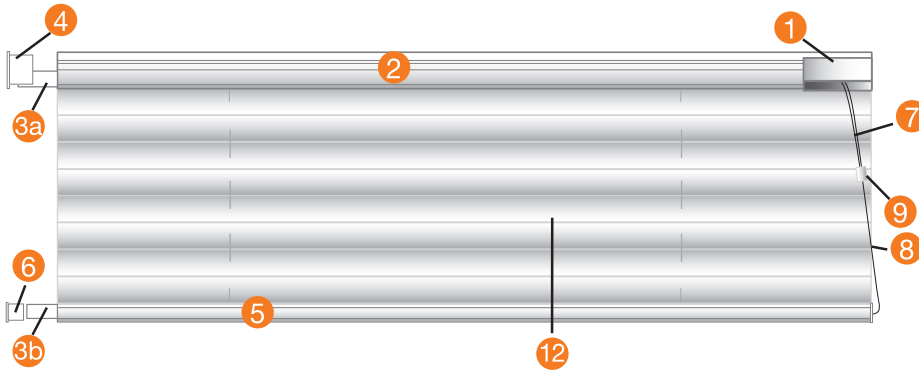

pleated/duopleat system specifications

3.1

COMPONENTRY

FIXING + PELMET ALLOCATIONS

SHAPES

St – Standard

Sky – Skylight

Slp – Sloping

Dn – Day/Night

Ff – Fixed Frame

Tri – Triangular

Circ – Circular

Arc – Arch

Lin – Lined

Do – Dual Operation

3.1 pleated/duopleat system specifications

TECHNICAL SPECIFICATIONS

- 1 CLUTCH
- 2 HEADRAIL
- 3ab PLASTIC INSERT
- 4 TOP END CAP
- 5 BOTTOM RAIL
- 6 BOTTOM END CAP
- 7 INNER CORD
- 8 OUTER CORD
- 9 CORD JOINER
- 10 BRACKETS
- 11 PORCELAIN EYELETS
- 12 FABRIC

DIMENSIONS + LIMITATIONS

	Pleated	Duopleat
MINIMUM WIDTH	700mm	700mm
MAXIMUM WIDTH	5800mm	4400mm
MAXIMUM DROP	10000mm	4000mm
MAXIMUM AREA	25m ²	12m ²

For all special shapes, please call customer service for limitations.