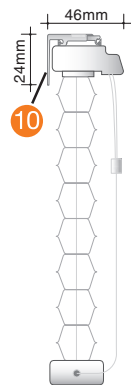

pleated/duopleat system specifications

3.1

COMPONENTRY

FIXING + PELMET ALLOCATIONS

SHAPES

St – Standard

Sky – Skylight

Slp – Sloping

Dn – Day/Night

Ff – Fixed Frame

Tri – Triangular

Circ – Circular

Arc – Arch

Lin – Lined

Do – Dual Operation

3.1 pleated/duopleat system specifications

TECHNICAL SPECIFICATIONS

- 1 CLUTCH
- 2 HEADRAIL
- 3ab PLASTIC INSERT
- 4 TOP END CAP
- 5 BOTTOM RAIL
- 6 BOTTOM END CAP
- 7 INNER CORD
- 8 OUTER CORD
- 9 CORD JOINER
- 10 BRACKETS
- 11 PORCELAIN EYELETS
- 12 FABRIC

DIMENSIONS + LIMITATIONS

	Pleated	Duopleat
MINIMUM WIDTH	700mm	700mm
MAXIMUM WIDTH	5800mm	4400mm
MAXIMUM DROP	10000mm	4000mm
MAXIMUM AREA	25m ²	12m ²

For all special shapes, please call customer service for limitations.