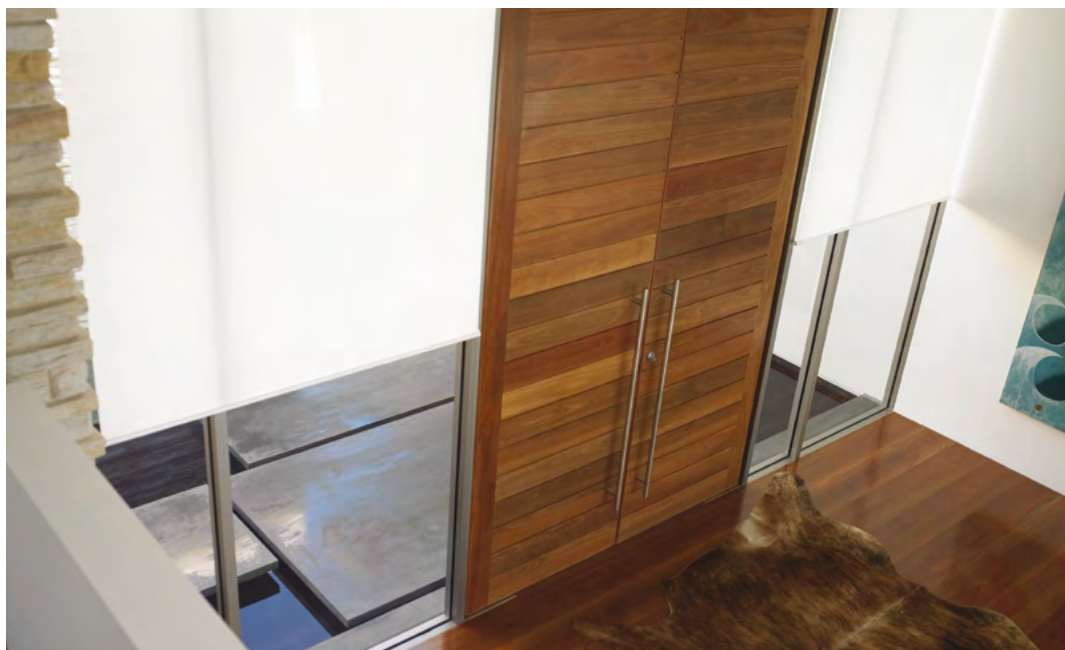

ON A ROLL

We love the sun. We allow it to enter freely, bringing light and warmth, but it is not always a friend. Large glazed areas can produce blinding glare and searing heat in our homes and work spaces. To avoid this excess heat and dazzling light, we need to be able to control the sun's entry according to our needs, and preferably in a way which allows us to maintain visual contact with the world outside.

With Helioscreen Roller Blinds you can screen the entry of natural light, heat and sun radiation – enjoying views and privacy from the inside.

Simple to use, Roller Blinds come in an exclusive range of sun control fabrics, all designed to reduce glare and protect your furnishings from harmful UV radiation.

Also available is a full range of decorative sheers, translucents, and textured blackout fabrics that meet the highest demands of the contemporary design-conscious public.