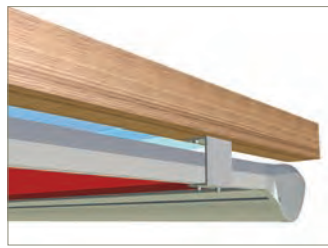

### DESIGN & FUNCTIONALITY

With its counter tension system, the VARIOSCREEN® retractable sunroof is typically used to shade generously sized, square and rectangular glass areas or outdoor pergolas. The installation slope doesn't provide any challenge with a variety of brackets to suit almost any installation type.

The awning is extended by means of an integrated positive lift, which guarantees a well presented taut skin in any position.

Standard Fix

Side Fix

Top Fix

Wall Bracket