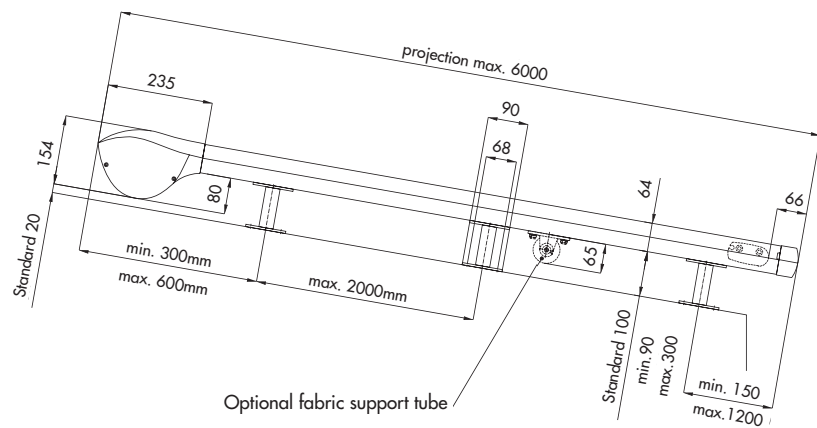

SIDE VIEW VARIOSCREEN® (dimensions in mm)

DRIVE: Motorised

FRAME COLOUR: Choose from over 120 Dulux powdercoat colours

INSTALLATION ANGLE: Horizontal to vertical installations possible (min 14 degree angle for use in rain)