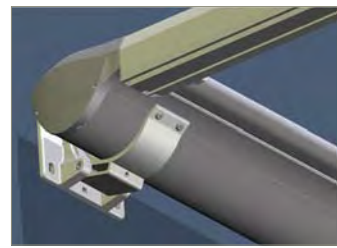

### DESIGN & FUNCTIONALITY

With its counter tension system, the VARIOSCREEN® retractable sunroof is typically used to shade generously sized, square and rectangular glass areas or outdoor pergolas. The installation slope doesn't provide any challenge with a variety of brackets to suit almost any installation type.

The awning is extended by means of an integrated positive lift, which guarantees a well presented taut skin in any position.

Standard Fix

Side Fix

Top Fix

Wall Bracket