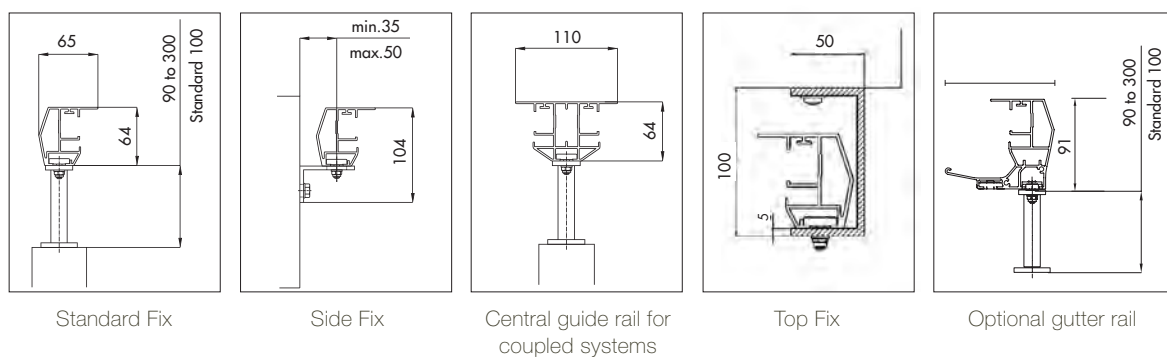

BEAUFORT WIND SCALE

Category 6 (38 to 48 kph)

TECHNICAL DATA

MAXIMUM WIDTH - 6,000mm

MAXIMUM PROJECTION - 6,000mm

MAXIMUM SIZE - 25sqm

COUPLED SYSTEMS - Endless systems can be coupled together side by side

INSTALLATION ANGLE 0 – 90 degrees (min 14 for water run-off)

STANDARD OPERATION Remote or switched motors

FRAME COLOURS – Over 120 standard Dulux colour options

SENSORS – Optional wind, rain, sun, timeclock sensors possible.