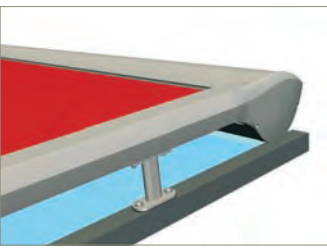

VARIOSCREEN®

RETRACTABLE SUNROOF

DESIGN & FUNCTIONALITY

With its counter tension system, the VARIOSCREEN® retractable sunroof is typically used to shade generously sized, square and rectangular glass areas or outdoor pergolas. The installation slope doesn't provide any challenge with a variety of brackets to suit almost any installation type.

The awning is extended by means of an integrated positive lift, which guarantees a well presented taut skin in any position.

Standard Fix