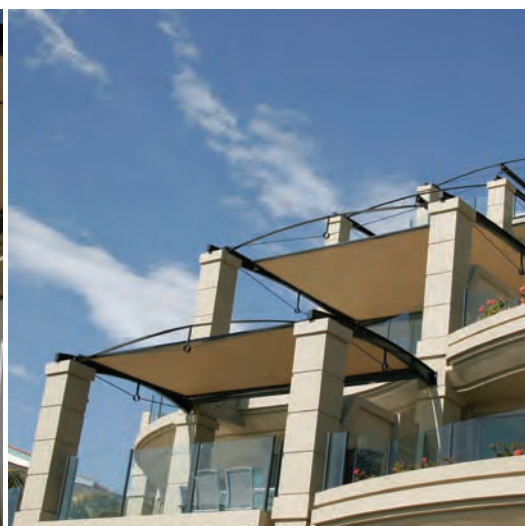

SIDE VIEW VARIOSCREEN® (dimensions in mm)

DRIVE: Motorised

FRAME COLOUR: Choose from over 120 Dulux powdercoat colours

INSTALLATION ANGLE: Horizontal to vertical installations possible (min 14 degree angle for use in rain)