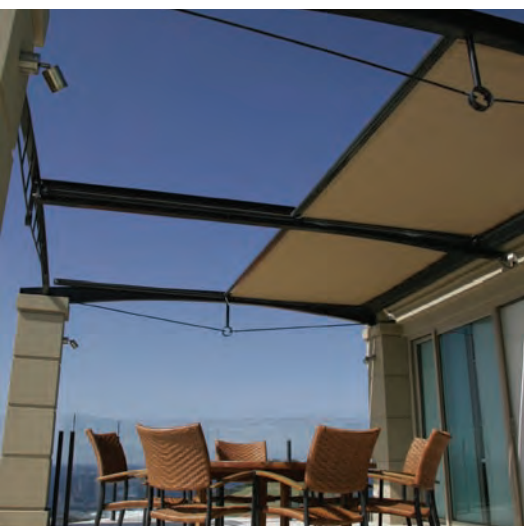

SIDE VIEW VARIOSCREEN® (dimensions in mm)

DRIVE: Motorised

FRAME COLOUR: Choose from over 120 Dulux powdercoat colours

INSTALLATION ANGLE: Horizontal to vertical installations possible (min 14 degree angle for use in rain)