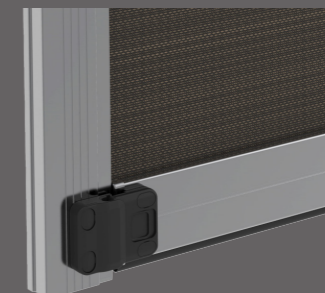

HIDDEN z-LOCK™ TECHNOLOGY

Breakthrough z-LOCK™ technology provides a unique fabric guide, fastening and securing the welded zip and fabric concealed within the side channels; creating a strong, smooth and streamlined system.

The hidden z-LOCK™ function ensures no gap between the fabric screen and side channels and a secure guided movement that won't blow out in the wind.

A total seal provided by Zipscreen's z-LOCK™ technology and bottom sealing strip aids in creating a relaxing insect free environment.

INNOVATIVE ALUMINIUM HEADBOX

High-quality square aluminium profile boasts a contemporary aesthetic, offering fully or semi-enclosed headbox and full or semi-fascia configurations.

ONE ACTION ULTRA-LOCK & TENSION

The patented technology of Ultra-Lock enables the shade to be closed, locked and tensioned in one easy action, for a secure and taut fabric finish.

SPECIFICATIONS

CONTROLS

There are a range of options for Zipscreen controls, motorised or manual with a simple crank gear or spring.