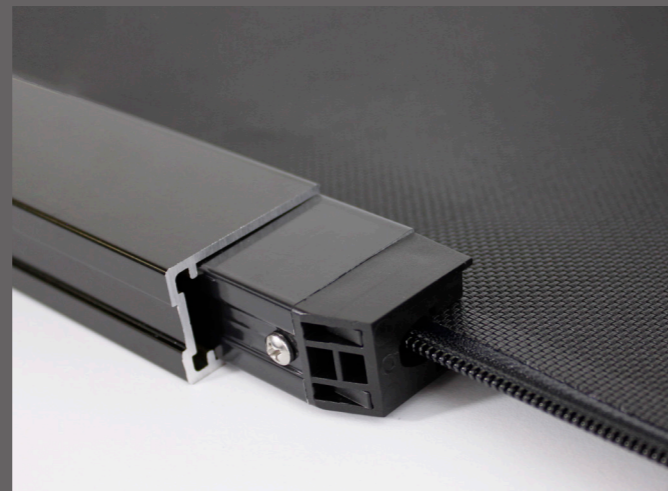

Also ideal for home and office windows, it serves as a sleek, secure, and durable alternative to traditional awnings & outdoor roller shutters. Your custom designed system can be made in widths up to 5 metres or an impressive 7 metres with Zipscreen Extreme, offering you an external solution to fit almost any area.

HIDDEN z-LOCK™ TECHNOLOGY

Breakthrough z-LOCK™ technology provides a unique fabric guide, fastening and securing the welded zip and fabric concealed within the side channels; creating a strong, smooth and streamlined system.

The hidden z-LOCK™ function ensures no gap between the fabric screen and side channels and a secure guided movement that won't blow out in the wind.

A total seal provided by Zipscreen's z-LOCK™ technology and bottom sealing strip aids in creating a relaxing insect free environment.

INNOVATIVE ALUMINIUM HEADBOX

High-quality square aluminium profile boasts a contemporary aesthetic, offering fully or semi-enclosed headbox and full or semi-fascia configurations.

ONE ACTION ULTRA-LOCK & TENSION