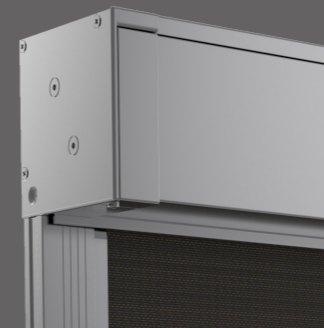

HIDDEN z-LOCK™ TECHNOLOGY

Breakthrough z-LOCK™ technology provides a unique fabric guide, fastening and securing the welded zip and fabric concealed within the side channels; creating a strong, smooth and streamlined system.

The hidden z-LOCK™ function ensures no gap between the fabric screen and side channels and a secure guided movement that won't blow out in the wind.

A total seal provided by Zipscreen's z-LOCK™ technology and bottom sealing strip aids in creating a relaxing insect free environment.

INNOVATIVE ALUMINIUM HEADBOX

High-quality square aluminium profile boasts a contemporary aesthetic, offering fully or semi-enclosed headbox and full or semi-fascia configurations.

ONE ACTION ULTRA-LOCK & TENSION