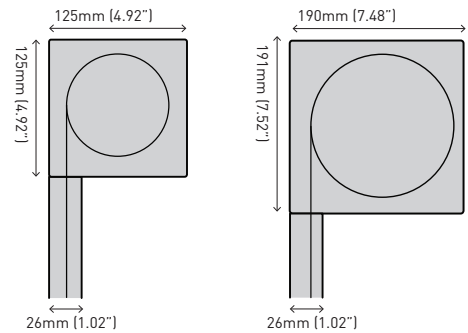

SMART HOME

No matter where you are, you can accurately control your shades via the animated interface on your smartphone.

CAPACITY

| | Width | Drop | Max Area |
|-------------------|-----------|-----------|--|
| Zipscreen | 5m (16ft) | 4m (13ft) | 12m ² (129ft ²) |
| Zipscreen Extreme | 7m (23ft) | 5m (16ft) | 35m ² (377ft ²) |

DIMENSIONS

Zipscreen

Zipscreen Extreme

CONFIGURATIONS

Full-enclosed cassette

Semi fascia

Open bracket

COLOUR RANGE