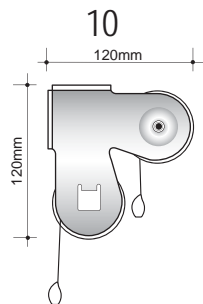

Double Blind Universal Split Bracket System

- Manual Operation
- White, Black, Beige, Grey