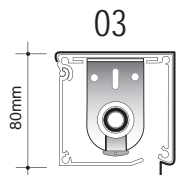

Multilink Fascia Kassett System

- Manual Operation
- White, Black

Fully enclosed Kasset System Manual - 80mm

- Manual Operation
- White, Black

Fully enclosed Kasset System Motorised - 80mm / - 100mm

- Motorised Operation
- White, Black