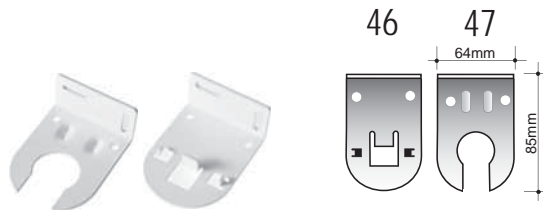

Option

Narrow Brackets