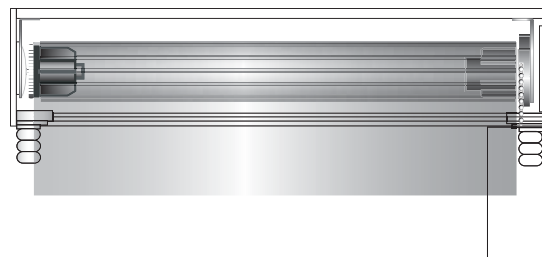

Double Bracket Mixed Manual & Motorised Operation. Right Hand

• White, Black

Double Bracket Mixed Manual & Motorised Operation. Left Hand

• White, Black

Fascia Kassett System Set

- Manual Operation
- White, Black

Multilink Fascia Kassett System

- Manual Operation
- White, Black

Fully enclosed Kasset System Manual - 80mm

- Manual Operation
- White, Black

Fully enclosed Kasset System Motorised - 80mm / - 100mm

- Motorised Operation
- White, Black