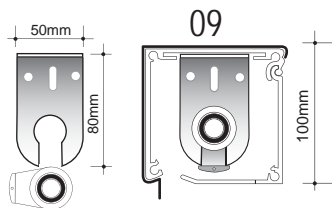

Multilink Fascia Kassett System

- Manual Operation
- White, Black

Fully enclosed Kasset System Manual - 80mm

- Manual Operation
- White, Black

Fully enclosed Kasset System Motorised - 80mm / - 100mm

- Motorised Operation
- White, Black