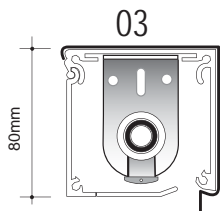

Fully enclosed Kasset System Manual - 80mm

- Manual Operation
- White, Black