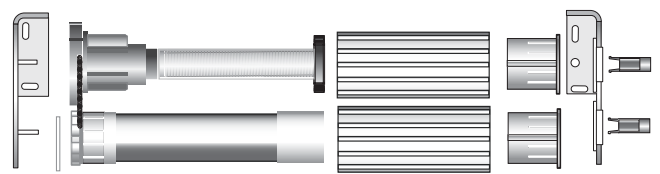

- Motorised Operation
- White, Black

Double Bracket Slim Multilink Motorised. Right Hand Motor

- Motorised Operation
- White, Black

Double Bracket Slim Multilink Motorised. Left Hand Motor

- Motorised Operation
- White, Black

Double Bracket Mixed Manual & Motorised Operation. Right Hand

• White, Black

Double Bracket Mixed Manual & Motorised Operation. Left Hand

• White, Black

Fascia Kassett System Set

- Manual Operation
- White, Black