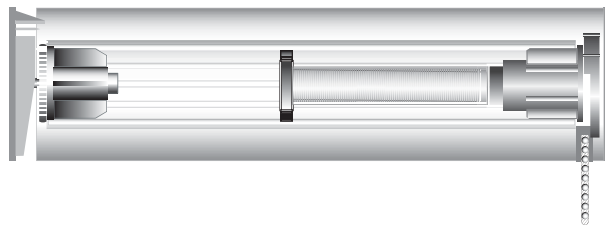

Double Bracket Mixed Manual & Motorised Operation. Right Hand

• White, Black

Double Bracket Mixed Manual & Motorised Operation. Left Hand

• White, Black

Fascia Kassett System Set

- Manual Operation
- White, Black