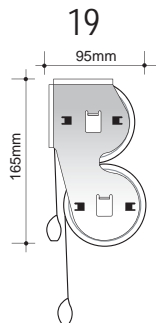

Double Bracket Slim Motorised Roller System. Right Hand Motor

- Motorised Operation
- White, Black

Double Bracket Slim Motorised Roller System. Left Hand Motor

- Motorised Operation
- White, Black