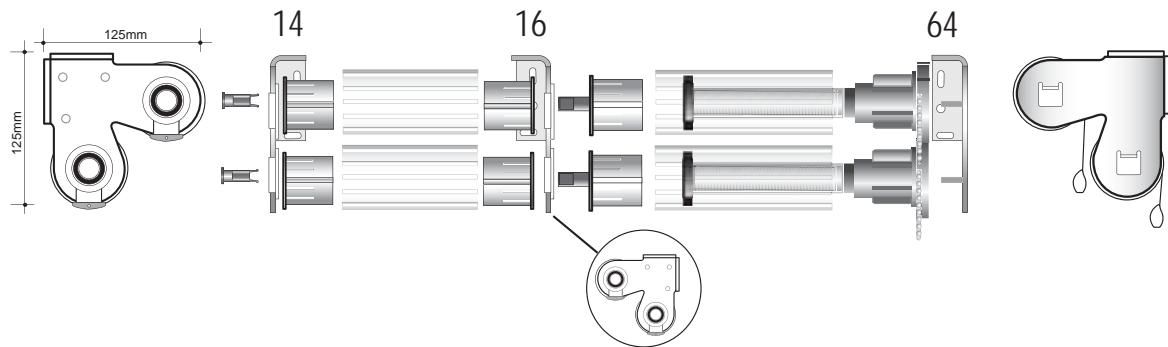

Airlift Double Bracket Multilink. Right Control

- Manual Operation
- White, Black

Airlift Double Bracket Multilink. Left Control

- Manual Operation
- White, Black