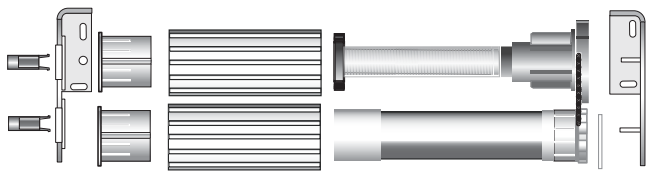

- Motorised Operation
- White, Black

Double Bracket Slim Multilink Motorised. Right Hand Motor

- Motorised Operation
- White, Black

Double Bracket Slim Multilink Motorised. Left Hand Motor

- Motorised Operation
- White, Black

Double Bracket Mixed Manual & Motorised Operation. Right Hand

• White, Black

Double Bracket Mixed Manual & Motorised Operation. Left Hand

• White, Black

Fascia Kassett System Set

- Manual Operation
- White, Black