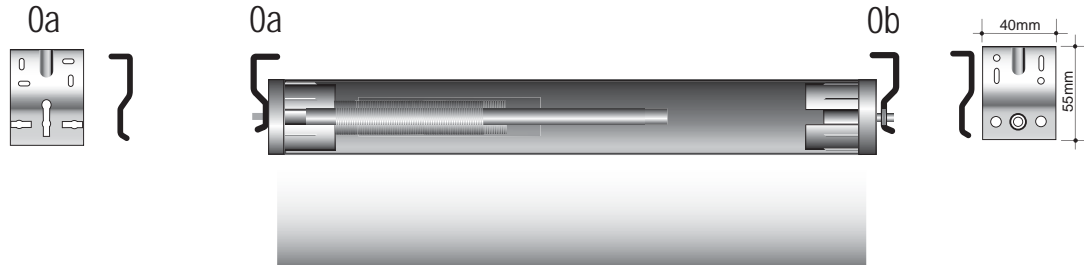

Spring Operated Roller Blind

- Manual Operation
- Zinc Plated