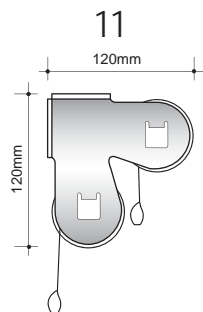

- Manual Operation
- White, Black

Double Blind Bold Split Bracket System set

- Manual Operation
- White, Black

Double Blind Bold Bracket System set. Left Side Control

- Manual Operation
- White, Black

Double Blind Bold Bracket System set. Right Side Control

- Manual Operation
- White, Black

Double Blind Slim Bracket System set. Right Side Control

- Manual Operation
- White, Black

28

Double Blind Slim Bracket System set. Left Side Control

- Manual Operation
- White, Black