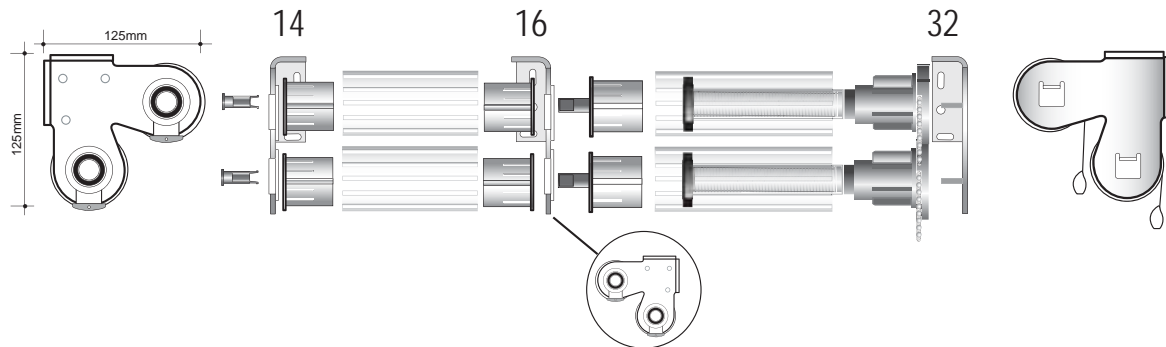

Double Bracket Multilink. Right Control

- Manual Operation
- White, Black

Double Bracket Multilink. Left Control

- Manual Operation
- White, Black