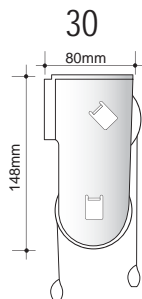

- Manual Operation
- White, Black

Double Blind Slim Bracket System set. Right Side Control

- Manual Operation
- White, Black

28

Double Blind Slim Bracket System set. Left Side Control

- Manual Operation
- White, Black