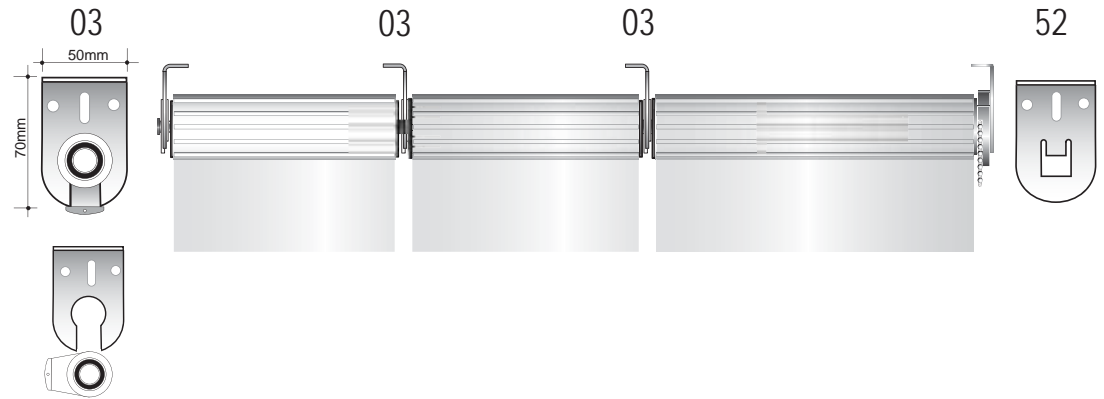

Airlift System Bracket Set

- Manual Operation
- White, Black, Grey

Option

Extension Brackets

Airlift Multilink Roller System

- Manual Operation
- White, Black

Option

Extension
Brackets