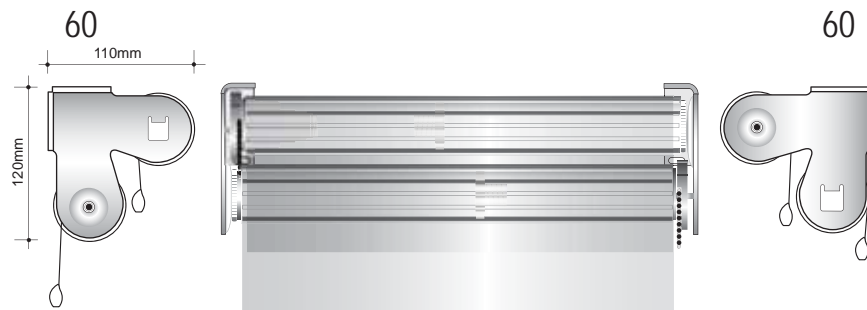

Airlift System Bracket Set

- Manual Operation
- White, Black, Grey

Option

Extension Brackets

Airlift Multilink Roller System

- Manual Operation
- White, Black

Option

Extension
Brackets

Airlift Double Blind Universal Split Bracket System

- Manual Operation
- White, Black

Airlift Double Blind Bold Split Bracket System Set

- Manual Operation
- White, Black

Airlift Double Bracket Multilink. Right Control