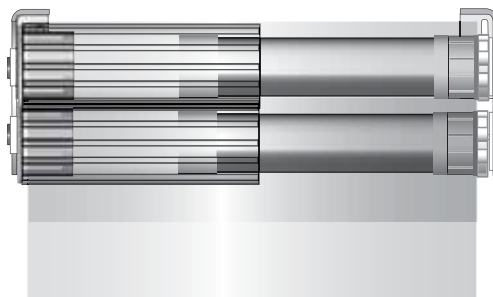

Double Bracket Slim Motorised Roller System. Right Hand Motor

- Motorised Operation
- White, Black

Double Bracket Slim Motorised Roller System. Left Hand Motor

- Motorised Operation
- White, Black