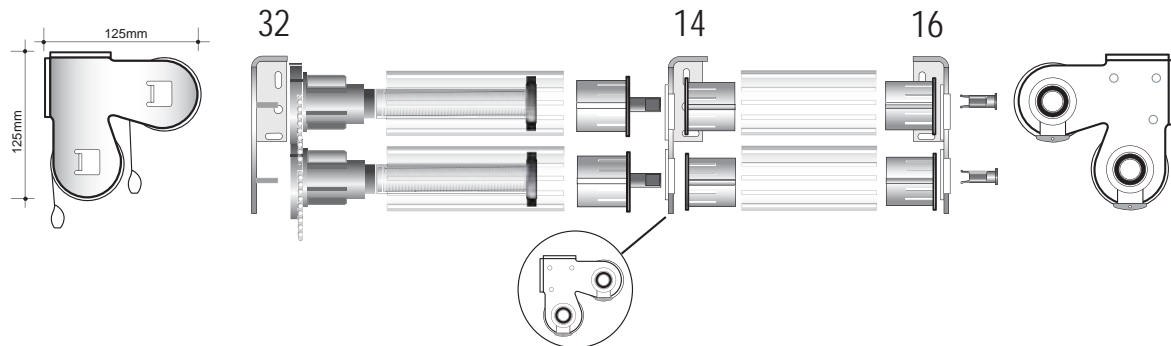

31

Double Bracket Multilink. Right Control

- Manual Operation
- White, Black

Double Bracket Multilink. Left Control

- Manual Operation
- White, Black

Double Bracket Motorised Roller System. Right Hand Motor