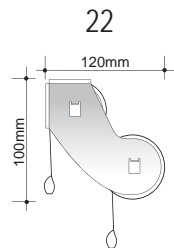

- Manual Operation
- White, Black

Double Blind Bold Split Bracket System set

- Manual Operation
- White, Black

Double Blind Bold Bracket System set. Left Side Control

- Manual Operation
- White, Black

Double Blind Bold Bracket System set. Right Side Control

- Manual Operation
- White, Black

Double Blind Slim Bracket System set. Right Side Control

- Manual Operation
- White, Black

28

Double Blind Slim Bracket System set. Left Side Control

- Manual Operation
- White, Black