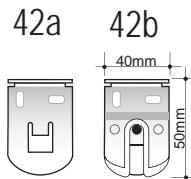

Extension Brackets

25mm Bracket System

- Manual Operation
- White

Multilink Roller System

- Manual Operation
- White, Black

Option

- Manual Operation
- White, Black

Extension
Brackets