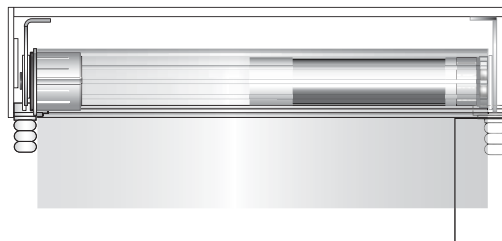

Multilink Fascia Kassett System

- Manual Operation
- White, Black

Fully enclosed Kasset System Manual - 80mm

- Manual Operation
- White, Black

Fully enclosed Kasset System Motorised - 80mm / - 100mm

- Motorised Operation
- White, Black