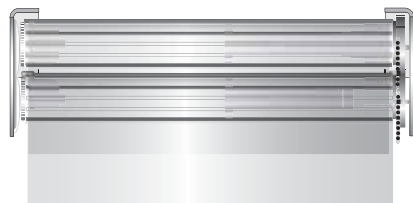

- Manual Operation
- White, Black

Double Blind Bold Split Bracket System set

- Manual Operation
- White, Black

Double Blind Bold Bracket System set. Left Side Control

- Manual Operation
- White, Black

Double Blind Bold Bracket System set. Right Side Control

- Manual Operation
- White, Black

Double Blind Slim Bracket System set. Right Side Control

- Manual Operation
- White, Black

28

Double Blind Slim Bracket System set. Left Side Control

- Manual Operation
- White, Black