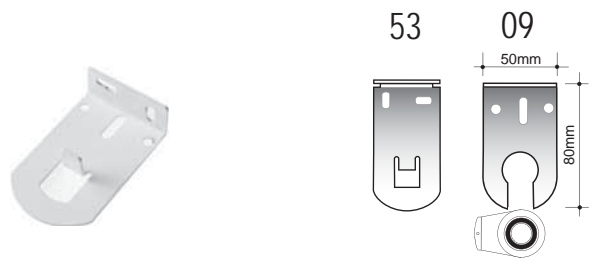

Airlift System Bracket Set

- Manual Operation
- White, Black, Grey

Option

Extension Brackets

Airlift Multilink Roller System

- Manual Operation
- White, Black

Option

Extension
Brackets

Airlift Double Blind Universal Split Bracket System

- Manual Operation
- White, Black

Airlift Double Blind Bold Split Bracket System Set

- Manual Operation
- White, Black

Airlift Double Bracket Multilink. Right Control