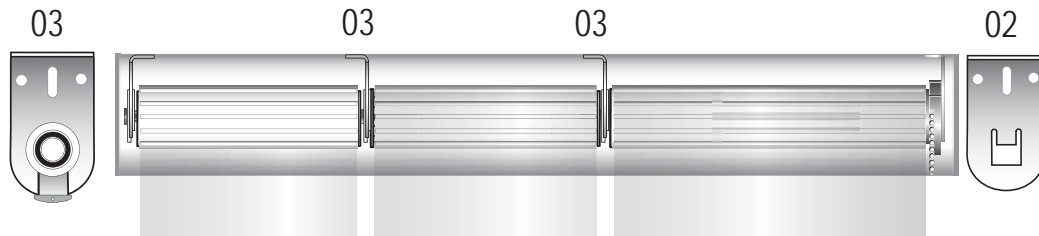

Double Bracket Mixed Manual & Motorised Operation. Right Hand

• White, Black

Double Bracket Mixed Manual & Motorised Operation. Left Hand

• White, Black

Fascia Kassett System Set

- Manual Operation
- White, Black

Multilink Fascia Kassett System

- Manual Operation
- White, Black

Fully enclosed Kasset System Manual - 80mm

- Manual Operation
- White, Black

Fully enclosed Kasset System Motorised - 80mm / - 100mm

- Motorised Operation
- White, Black