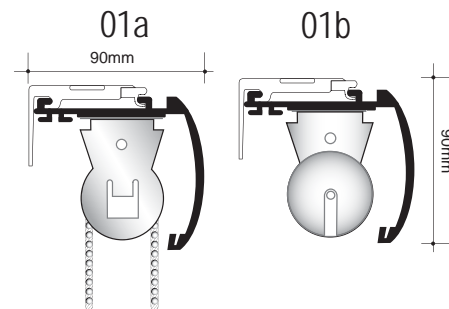

Double Bracket Mixed Manual & Motorised Operation. Right Hand

• White, Black

Double Bracket Mixed Manual & Motorised Operation. Left Hand

• White, Black

Fascia Kassett System Set

- Manual Operation
- White, Black

Multilink Fascia Kassett System

- Manual Operation
- White, Black

Fully enclosed Kasset System Manual - 80mm

- Manual Operation
- White, Black

Fully enclosed Kasset System Motorised - 80mm / - 100mm

- Motorised Operation
- White, Black