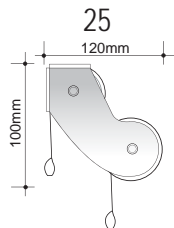

- Manual Operation
- White, Black

Double Blind Bold Split Bracket System set

- Manual Operation
- White, Black

Double Blind Bold Bracket System set. Left Side Control

- Manual Operation
- White, Black

Double Blind Bold Bracket System set. Right Side Control

- Manual Operation
- White, Black

Double Blind Slim Bracket System set. Right Side Control

- Manual Operation
- White, Black

28

Double Blind Slim Bracket System set. Left Side Control

- Manual Operation
- White, Black