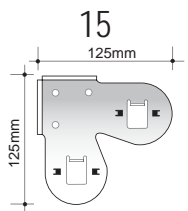

Double Bracket Motorised Multilink Roller System. Left Hand Motor

- Motorised Operation
- White, Black