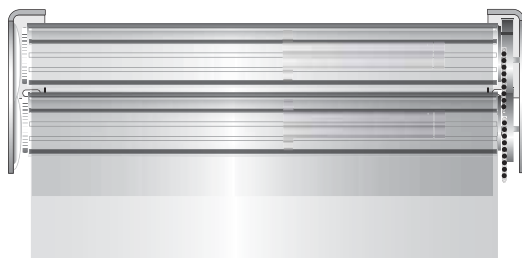

- Manual Operation
- White, Black

Double Blind Bold Split Bracket System set

- Manual Operation
- White, Black

Double Blind Bold Bracket System set. Left Side Control

- Manual Operation
- White, Black

Double Blind Bold Bracket System set. Right Side Control

- Manual Operation
- White, Black

Double Blind Slim Bracket System set. Right Side Control

- Manual Operation
- White, Black

28

Double Blind Slim Bracket System set. Left Side Control

- Manual Operation
- White, Black