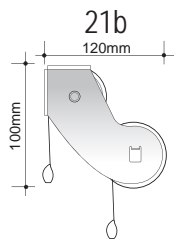

- Manual Operation
- White, Black

Double Blind Bold Split Bracket System set

- Manual Operation
- White, Black

Double Blind Bold Bracket System set. Left Side Control

- Manual Operation
- White, Black

Double Blind Bold Bracket System set. Right Side Control

- Manual Operation
- White, Black

Double Blind Slim Bracket System set. Right Side Control

- Manual Operation
- White, Black

28

Double Blind Slim Bracket System set. Left Side Control

- Manual Operation
- White, Black