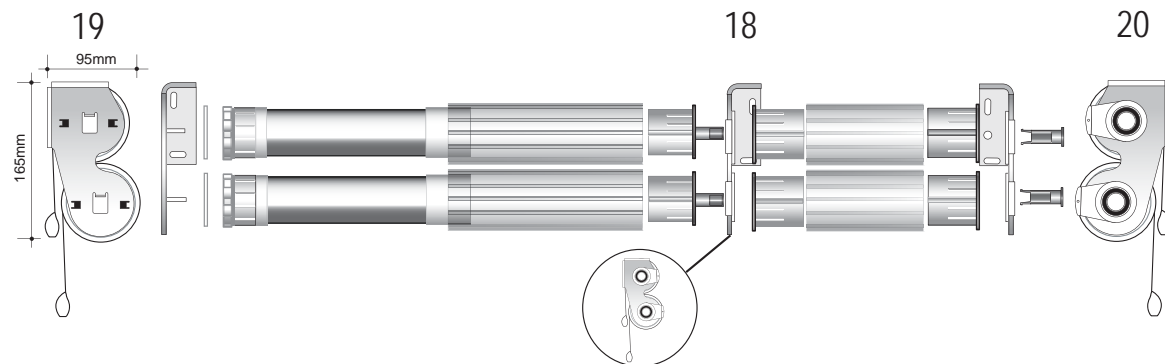

- Motorised Operation
- White, Black

Double Bracket Slim Multilink Motorised. Right Hand Motor

- Motorised Operation
- White, Black

Double Bracket Slim Multilink Motorised. Left Hand Motor

- Motorised Operation
- White, Black