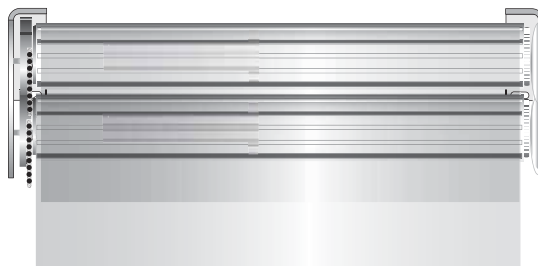

- Manual Operation
- White, Black

Double Blind Bold Split Bracket System set

- Manual Operation
- White, Black

Double Blind Bold Bracket System set. Left Side Control

- Manual Operation
- White, Black

Double Blind Bold Bracket System set. Right Side Control

- Manual Operation
- White, Black

Double Blind Slim Bracket System set. Right Side Control

- Manual Operation
- White, Black

28

Double Blind Slim Bracket System set. Left Side Control

- Manual Operation
- White, Black