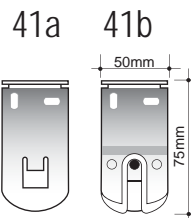

Extension Brackets

25mm Bracket System

- Manual Operation
- White

Multilink Roller System

- Manual Operation
- White, Black

Option

- Manual Operation
- White, Black

Extension
Brackets