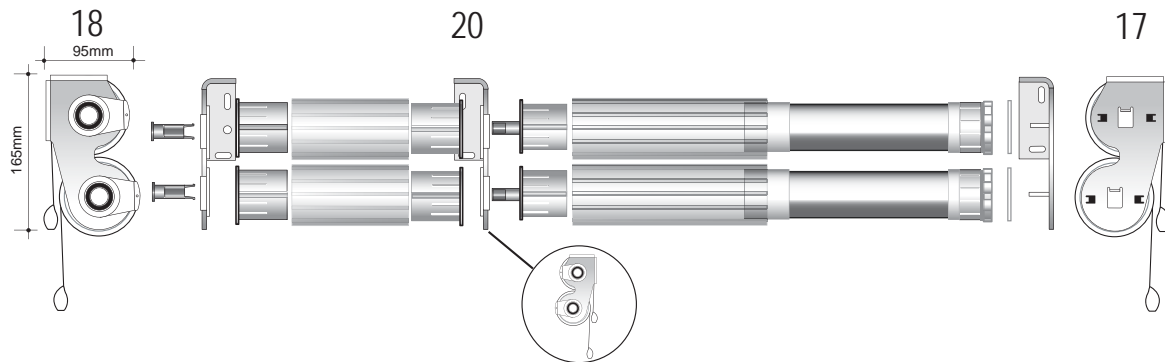

Double Bracket Slim Multilink Motorised. Right Hand Motor

- Motorised Operation
- White, Black

Double Bracket Slim Multilink Motorised. Left Hand Motor

- Motorised Operation
- White, Black