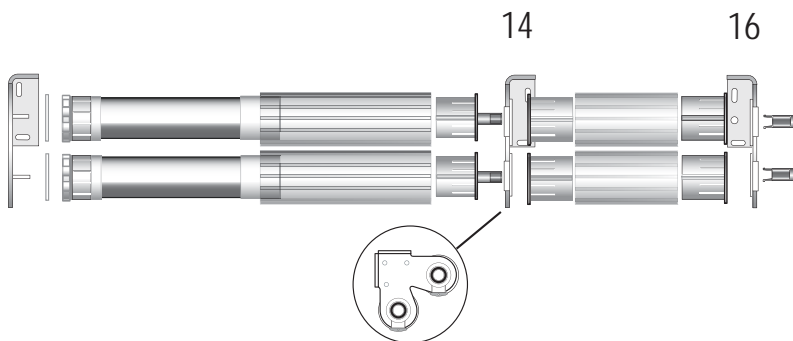

Double Bracket Motorised Multilink Roller System. Left Hand Motor

- Motorised Operation
- White, Black