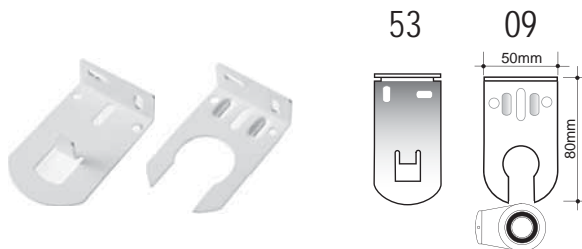

Extension Brackets

25mm Bracket System

- Manual Operation
- White

Multilink Roller System

- Manual Operation
- White, Black

Option

- Manual Operation
- White, Black

Extension
Brackets

- Manual Operation
- White, Black

Double Blind Bold Split Bracket System set

- Manual Operation
- White, Black

Double Blind Bold Bracket System set. Left Side Control

- Manual Operation
- White, Black

Double Blind Bold Bracket System set. Right Side Control

- Manual Operation
- White, Black

Double Blind Slim Bracket System set. Right Side Control

- Manual Operation
- White, Black

28

Double Blind Slim Bracket System set. Left Side Control

- Manual Operation
- White, Black