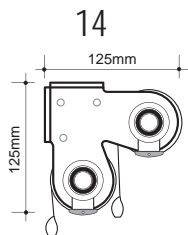

Double Bracket Motorised Multilink Roller System. Right Hand Motor

- Motorised Operation
- White, Black