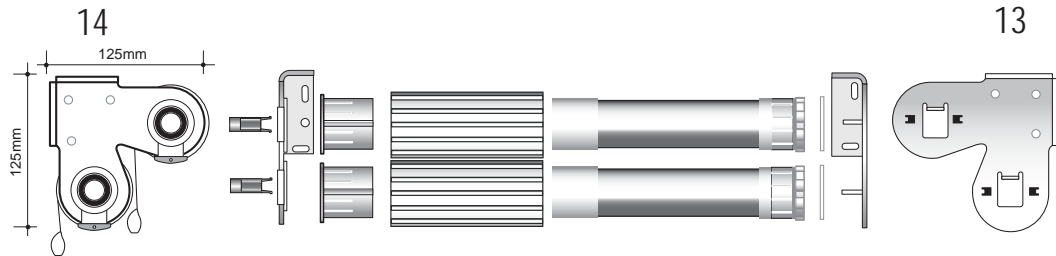

Double Bracket Motorised Roller System. Right Hand Motor

- Motorised Operation
- White, Black