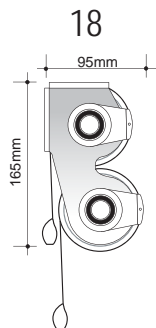

Double Bracket Motorised Multilink Roller System. Left Hand Motor

- Motorised Operation
- White, Black

Double Bracket Slim Motorised Roller System. Right Hand Motor

- Motorised Operation
- White, Black

Double Bracket Slim Motorised Roller System. Left Hand Motor