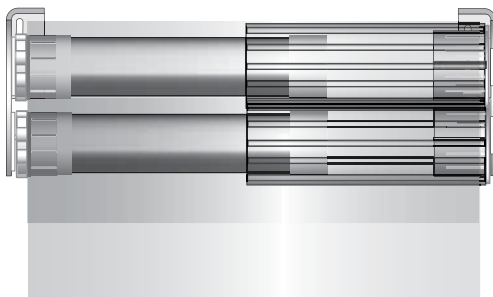

Double Bracket Slim Motorised Roller System. Right Hand Motor

- Motorised Operation
- White, Black

Double Bracket Slim Motorised Roller System. Left Hand Motor

- Motorised Operation
- White, Black