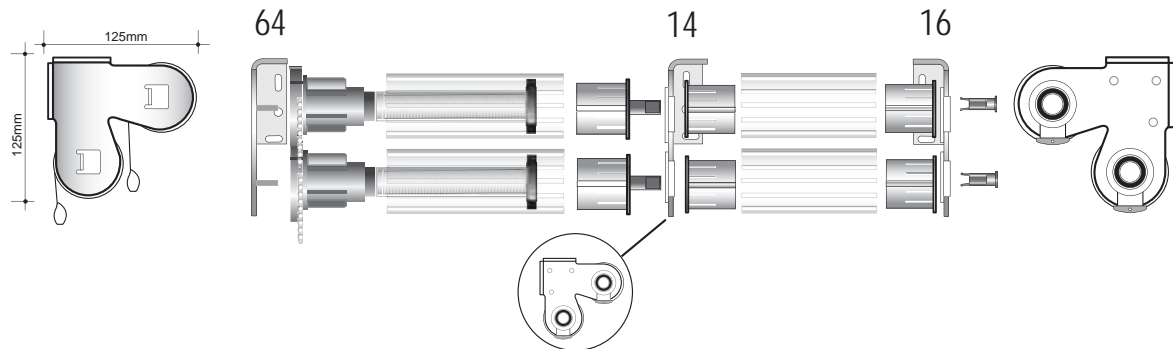

Airlift Double Bracket Multilink. Right Control

- Manual Operation
- White, Black

Airlift Double Bracket Multilink. Left Control

- Manual Operation
- White, Black