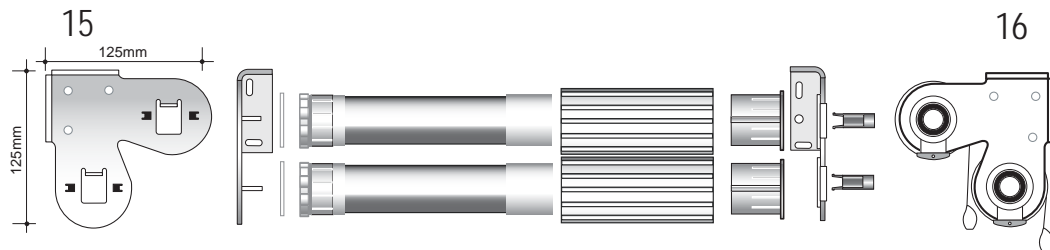

Double Bracket Motorised Roller System. Left Hand Motor

- Motorised Operation
- White, Black