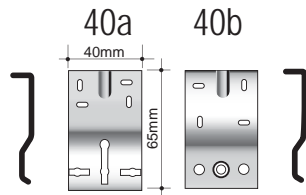

Option

Extension
Brackets