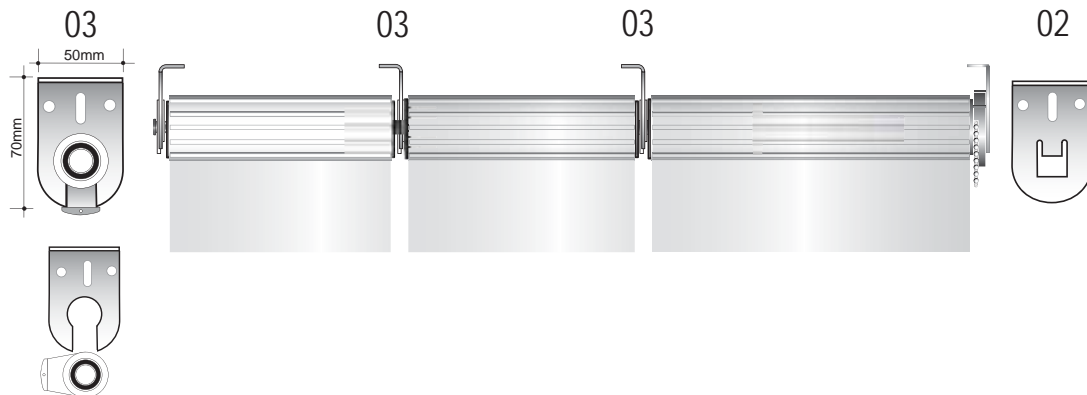

Extension Brackets

25mm Bracket System

- Manual Operation
- White

Multilink Roller System

- Manual Operation
- White, Black

Option

- Manual Operation
- White, Black

Extension
Brackets