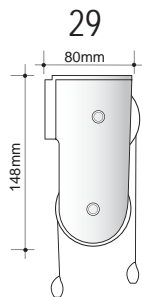

- Manual Operation
- White, Black

Double Blind Bold Split Bracket System set

- Manual Operation
- White, Black

Double Blind Bold Bracket System set. Left Side Control

- Manual Operation
- White, Black

Double Blind Bold Bracket System set. Right Side Control

- Manual Operation
- White, Black

Double Blind Slim Bracket System set. Right Side Control

- Manual Operation
- White, Black

28

Double Blind Slim Bracket System set. Left Side Control

- Manual Operation
- White, Black