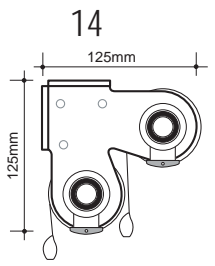

Double Bracket Mixed Manual & Motorised Operation. Right Hand

• White, Black