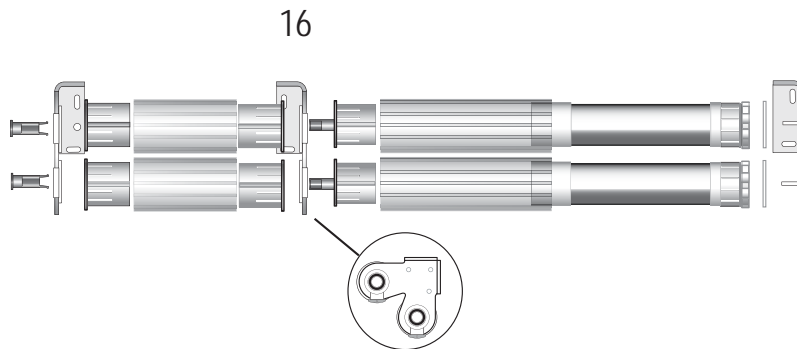

- Motorised Operation
- White, Black

Double Bracket Motorised Roller System. Left Hand Motor

- Motorised Operation
- White, Black

Double Bracket Motorised Multilink Roller System. Right Hand Motor

- Motorised Operation
- White, Black