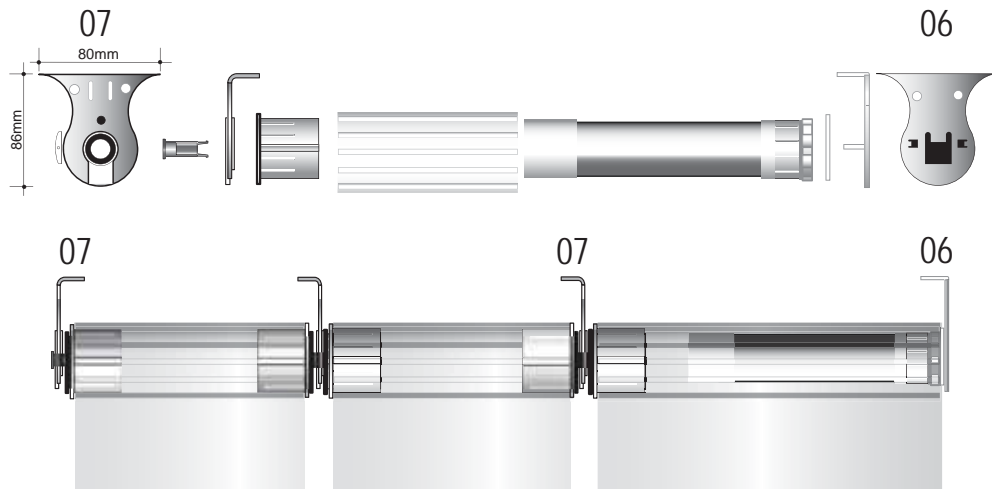

Motorised & Motorised Multilink Roller System

- Motorised Operation
- White, Black