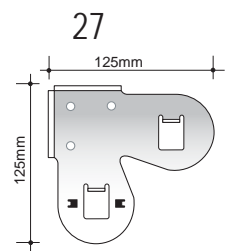

Double Bracket Mixed Manual & Motorised Operation. Left Hand

• White, Black