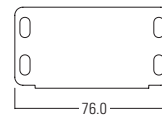

TUBE 50mm

TUBE 60mm

TUBE 65mm

COMPONENTRY HMSS 50 00 / 60 00 / 65 00

PIN END

CONTROL END

INTERMEDIATE END

BASE BAR HMSS 50 00 / 60 00 / 65 00