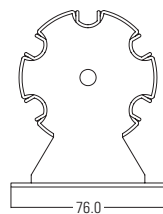

TUBE 50mm

TUBE 60mm

TUBE 65mm

COMPONENTRY HMSS 50 00 / 60 00 / 65 00

PIN END

CONTROL END

INTERMEDIATE END

BASE BAR HMSS 50 00 / 60 00 / 65 00