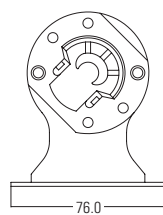

TUBE 50mm

TUBE 60mm

TUBE 65mm

COMPONENTRY HMSS 50 00 / 60 00 / 65 00

PIN END

CONTROL END

INTERMEDIATE END

BASE BAR HMSS 50 00 / 60 00 / 65 00