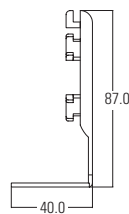

SYSTEM SPECIFICATIONS HMSS 50 00 / 60 00 / 65 00

	50 00	60 00	65 00
MINIMUM WIDTH	700mm	700mm	700mm
MAXIMUM WIDTH	2600mm	3200mm	3400mm
MAXIMUM DROP	2600mm	3600mm	3600mm
LINKABLE	Yes up to 5	Yes up to 5	Yes up to 5
DUAL BRACKETS*	Yes	Yes	Yes

TUBE 50mm

TUBE 60mm

TUBE 65mm

COMPONENTRY HMSS 50 00 / 60 00 / 65 00

PIN END

CONTROL END

INTERMEDIATE END

BASE BAR HMSS 50 00 / 60 00 / 65 00