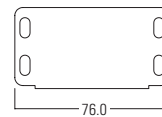

TUBE 50mm

TUBE 60mm

TUBE 65mm

COMPONENTRY HMSS 50 00 / 60 00 / 65 00

PIN END

CONTROL END

INTERMEDIATE END

BASE BAR HMSS 50 00 / 60 00 / 65 00