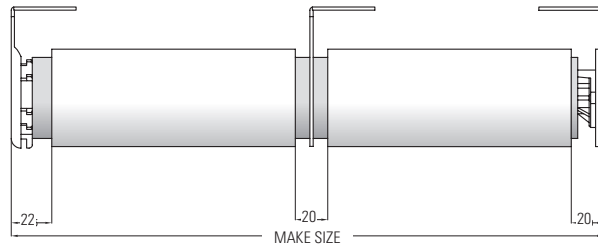

LINKABLE

- Linkable up to 5 blinds. For links over 3 please contact Helioscreen. No additional charge to link.

INTELLIGENT
SUN CONTROL
SOLUTIONS®

INT - 2.01 HMSS 50 00 / 60 00 / 65 00

2D DIAGRAM LINKED HMSS 50 00, 60 00, 65 00

TUBE 50mm

TUBE 60mm

TUBE 65mm

COMPONENTRY HMSS 50 00 / 60 00 / 65 00

PIN END

CONTROL END

INTERMEDIATE END

BASE BAR HMSS 50 00 / 60 00 / 65 00