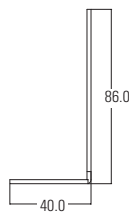

TUBE 50mm

TUBE 60mm

TUBE 65mm

COMPONENTRY HMSS 50 00 / 60 00 / 65 00

PIN END

CONTROL END

INTERMEDIATE END

BASE BAR HMSS 50 00 / 60 00 / 65 00