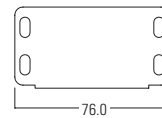

TUBE 50mm

TUBE 60mm

TUBE 65mm

COMPONENTRY HMSS 50 00 / 60 00 / 65 00

PIN END

CONTROL END

INTERMEDIATE END

BASE BAR HMSS 50 00 / 60 00 / 65 00