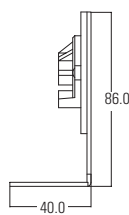

SYSTEM SPECIFICATIONS HMSS 50 00 / 60 00 / 65 00

	50 00	60 00	65 00
MINIMUM WIDTH	700mm	700mm	700mm
MAXIMUM WIDTH	2600mm	3200mm	3400mm
MAXIMUM DROP	2600mm	3600mm	3600mm
LINKABLE	Yes up to 5	Yes up to 5	Yes up to 5
DUAL BRACKETS*	Yes	Yes	Yes

TUBE 50mm

TUBE 60mm

TUBE 65mm

COMPONENTRY HMSS 50 00 / 60 00 / 65 00

PIN END

CONTROL END

INTERMEDIATE END

BASE BAR HMSS 50 00 / 60 00 / 65 00