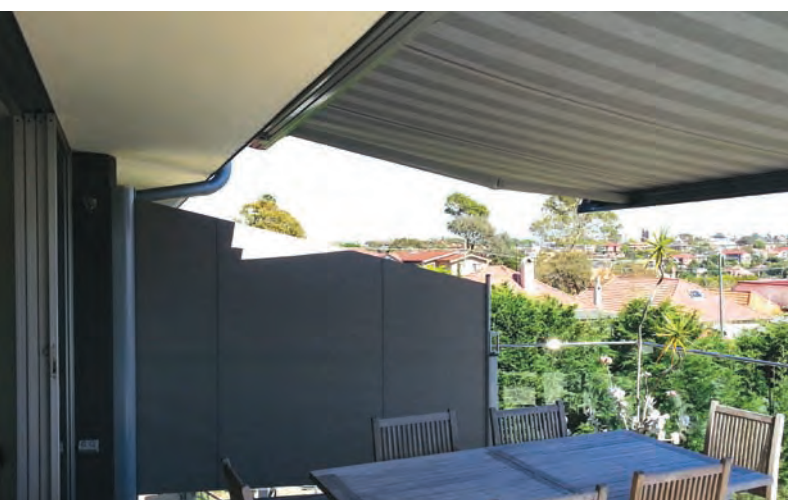

CASSETTE

THE NEXT GENERATION

THE AWNING THAT MEETS THE HIGHEST DEMANDS

The HELIOSHADE® CASSETTE is the superior model of the HELIOSHADE® series from HELIOSCREEN. Using innovative German technology and stylish Italian design, it perfectly protects the awning fabric and its working parts from the harsh Australian environment with a fully closing cassette. Top quality materials including chromastised aluminium and marine grade stainless steel screws, along with precision engineering down to the last detail ensure perfect functionality and durability. High strength extruded brackets guarantee a sound fixing, even on difficult facades. The HELIOSHADE® CASSETTE can be fully automated with a sun and wind sensor.

MOUNTING

Arms are connected to the cassette with a drop forged connection fork mounted directly to an arm holder that is integrated into the cassette for optimum strength.

VARIOVALANCE

The HELIOSHADE® CASSETTE is the first awning with a vertically adjustable valance that can easily be fitted after installation. The Variovalance, designed to complement the overall appearance of the awning, can be extended to 1,600mm offering additional privacy and protection from the setting/rising sun's glare.

Wall/face mounting
(dimensions in mm)

Ceiling/top mounting with a
Variovalance (dimensions in mm)

FURTHER OPTIONS IN THE HELIOSHADE® RANGE

SIDELINE PRIVACY SCREEN

Add sun and wind protection to balconies, terraces and garden areas – and enjoy a high level of privacy in busy neighbourhoods with a durable Sideline privacy screen.

Sideline complements any outdoor area and features a modern European-styled cassette design. Available in a wide variety of colours, high-quality corrosion resistant materials make Sideline a good-looking product that lasts. Sideline privacy screens utilise Helioscreen's external fabrics providing a wide choice of designer colours to perfectly suit your surroundings.