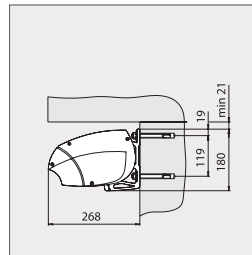

TECHNICAL DATA (dimensions in mm)

MAXIMUM WIDTH - 8,000

COUPLING SYSTEM - up to 12,000

MAXIMUM PROJECTION - 4,000

INSTALLATION ANGLE - 5-40°

STANDARD OPERATION - motor
(gear unit and hand crank possible)

Chose from over 150 custom powder coat colours