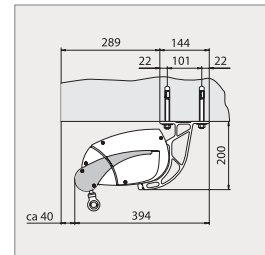

Ceiling/top mounting with a
Variovalance (dimensions in mm)